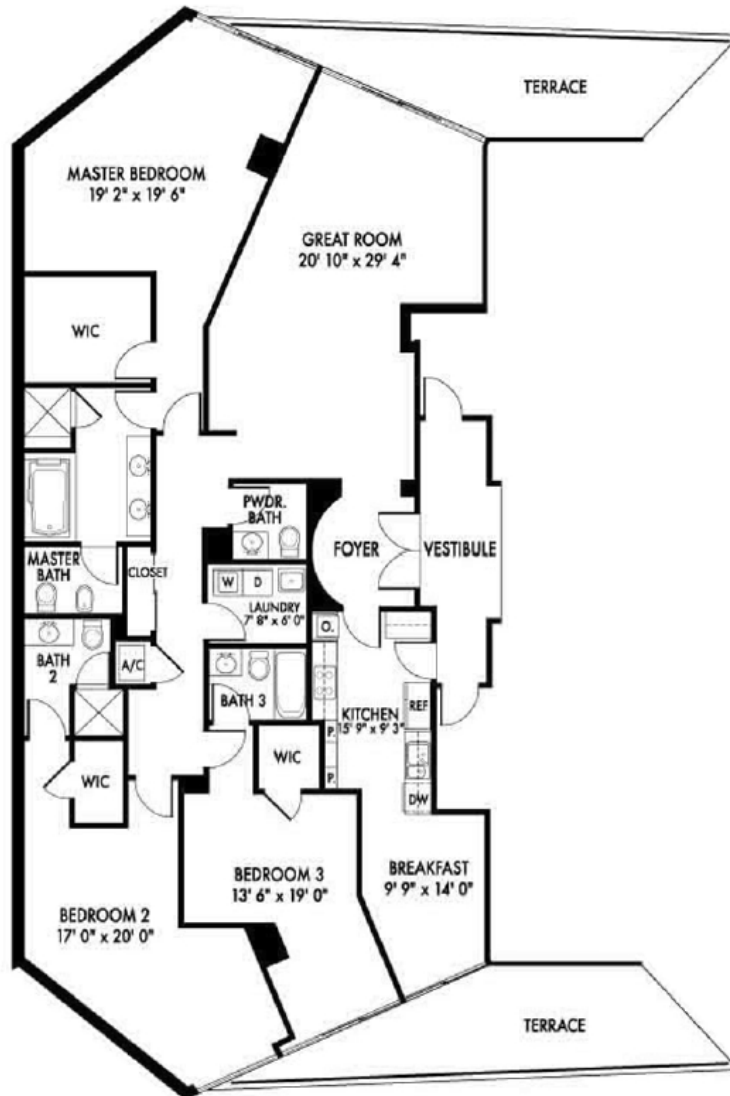

## Hollywood Beach

## Unit 07

3 BEDROOMS 3.5 BATHS

INTERIOR AREA: 2627 SQ. FT. 244 M<sup>2</sup>

EXTERIOR AREA: 456 SQ. FT. 42 M<sup>2</sup>