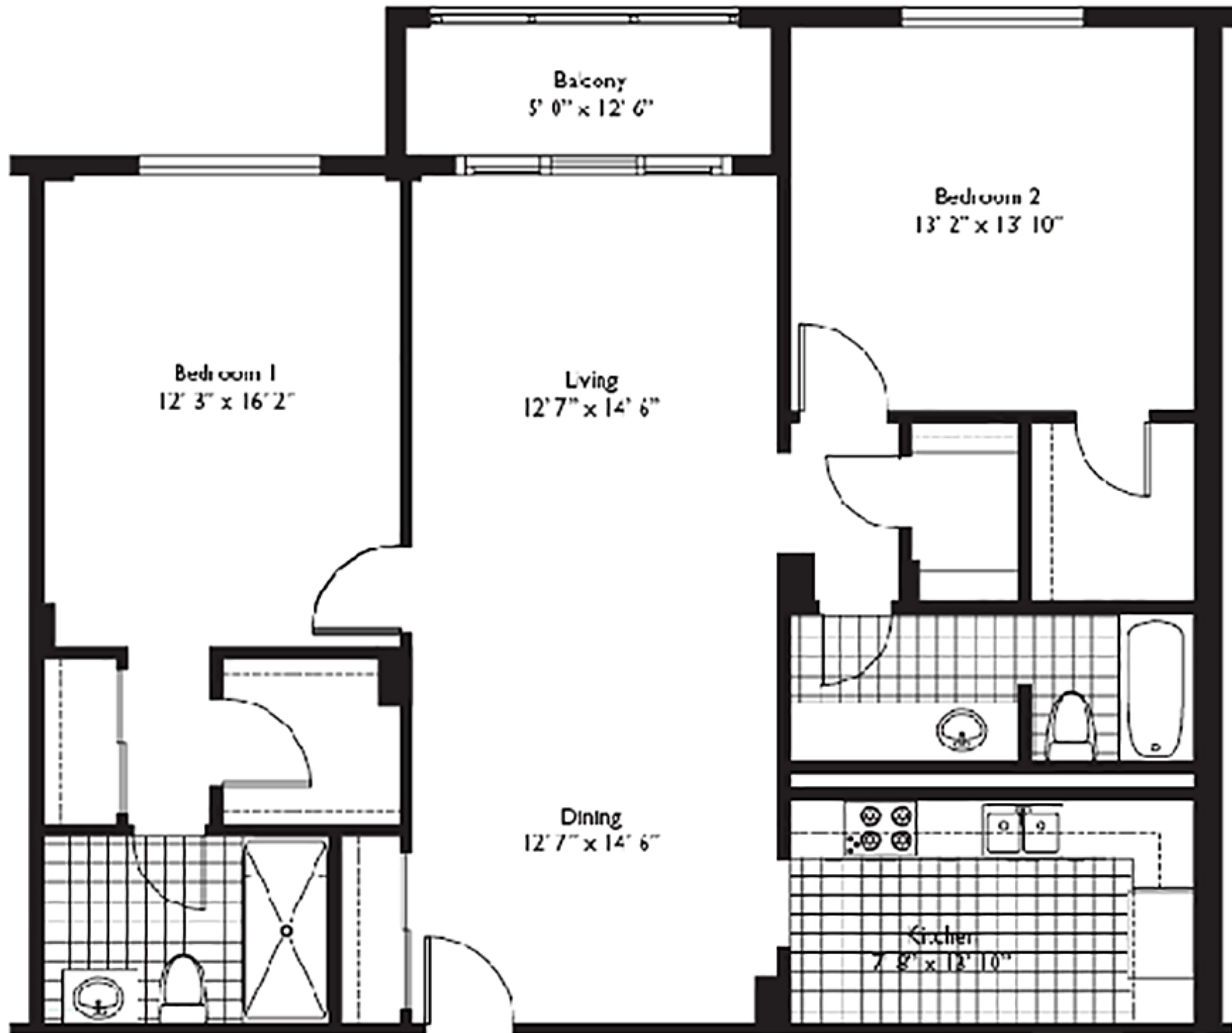

## Unit 00

2 BEDROOMS 2 BATHS

INTERIOR AREA: 1288 SQ. FT. 120 M<sup>2</sup>

EXTERIOR AREA: 57 SQ. FT. 5 M<sup>2</sup>

[www.MiamiResidence.com](http://www.MiamiResidence.com)

305-751-1000

**Miami Residence Realty**