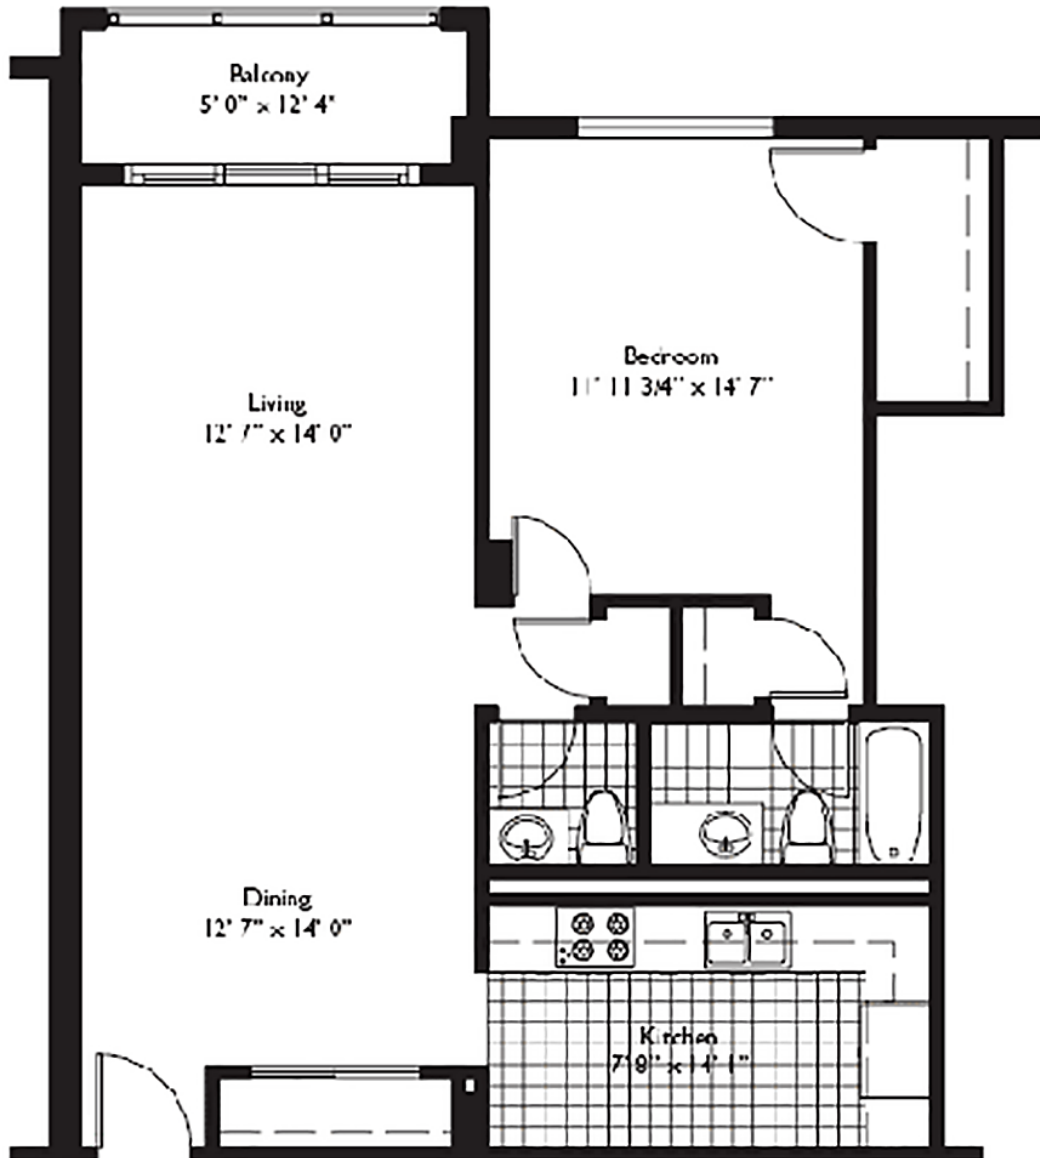

Residences on Hollywood
Hollywood Beach

Unit 18

1 BEDROOMS 1.5 BATHS

INTERIOR AREA: 906 SQ. FT. 84 M²

EXTERIOR AREA: 55 SQ. FT. 5 M²

www.MiamiResidence.com

305-751-1000

Miami Residence Realty