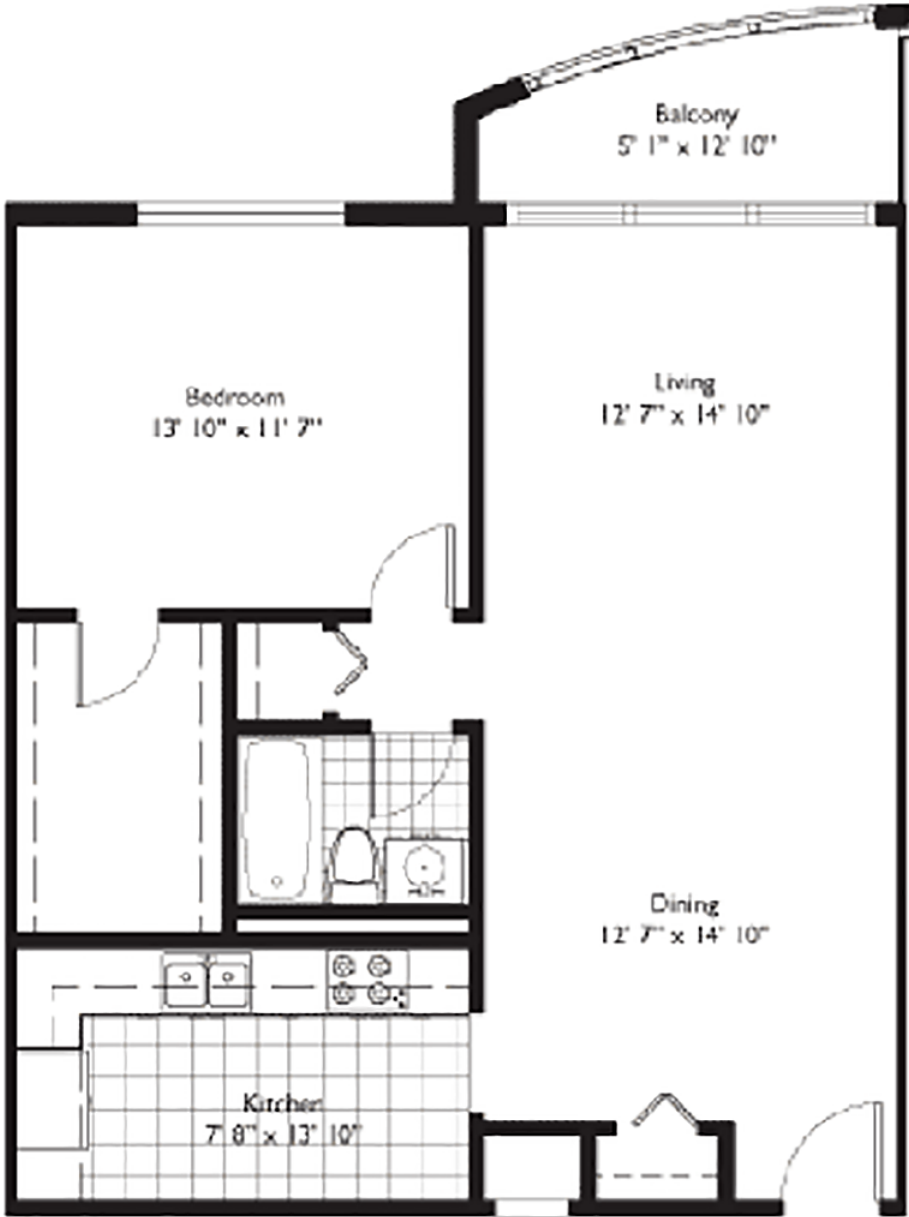

Residences on Hollywood
Hollywood Beach

Unit 03

1 BEDROOMS 1 BATHS
 INTERIOR AREA: 883 SQ. FT. 82 M²
 EXTERIOR AREA: 58 SQ. FT. 5 M²