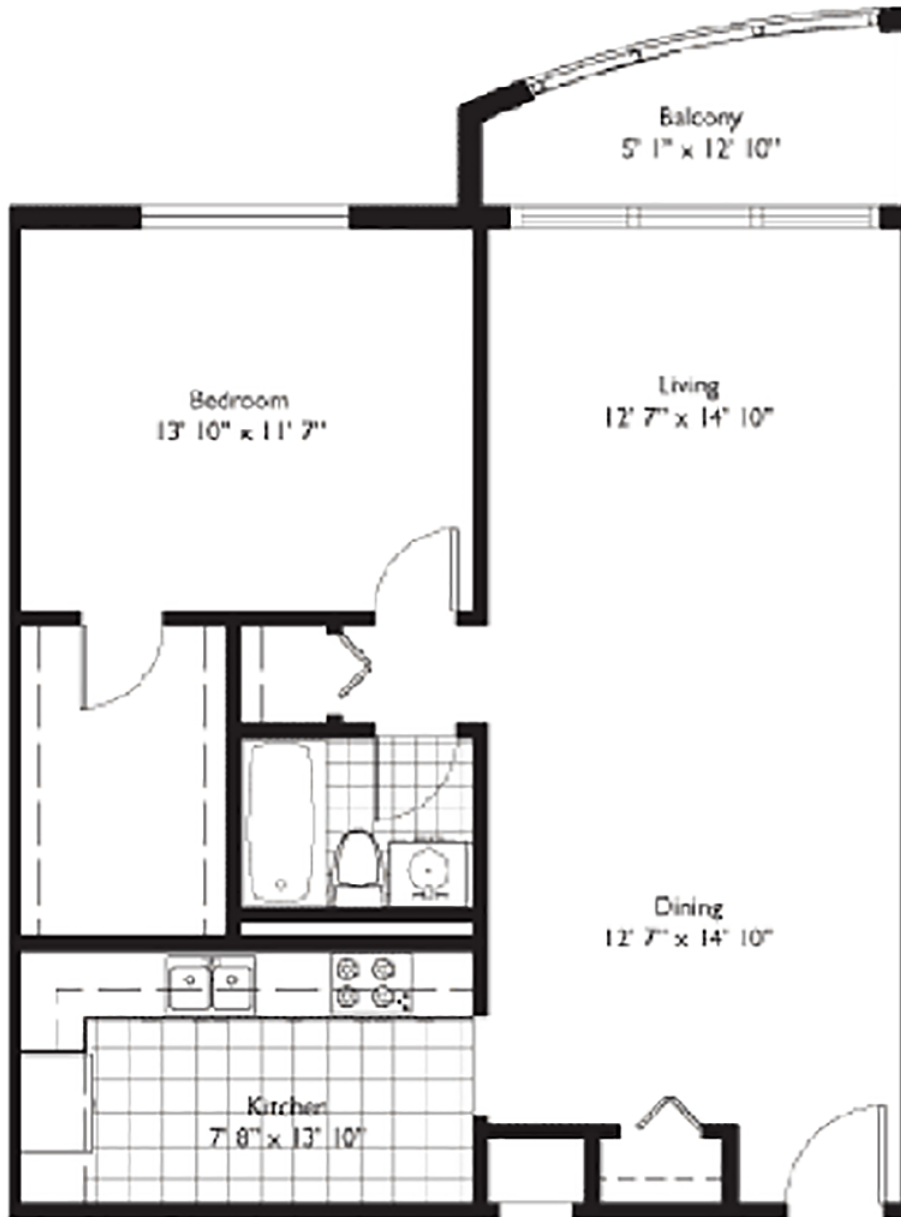

Residences on Hollywood Hollywood Beach

Unit 23

1 BEDROOMS 1 BATHS

INTERIOR AREA: 883 SQ. FT. 82 M²

EXTERIOR AREA: 58 SQ. FT. 5 M²

www.MiamiResidence.com

305-751-1000

Miami Residence Realty