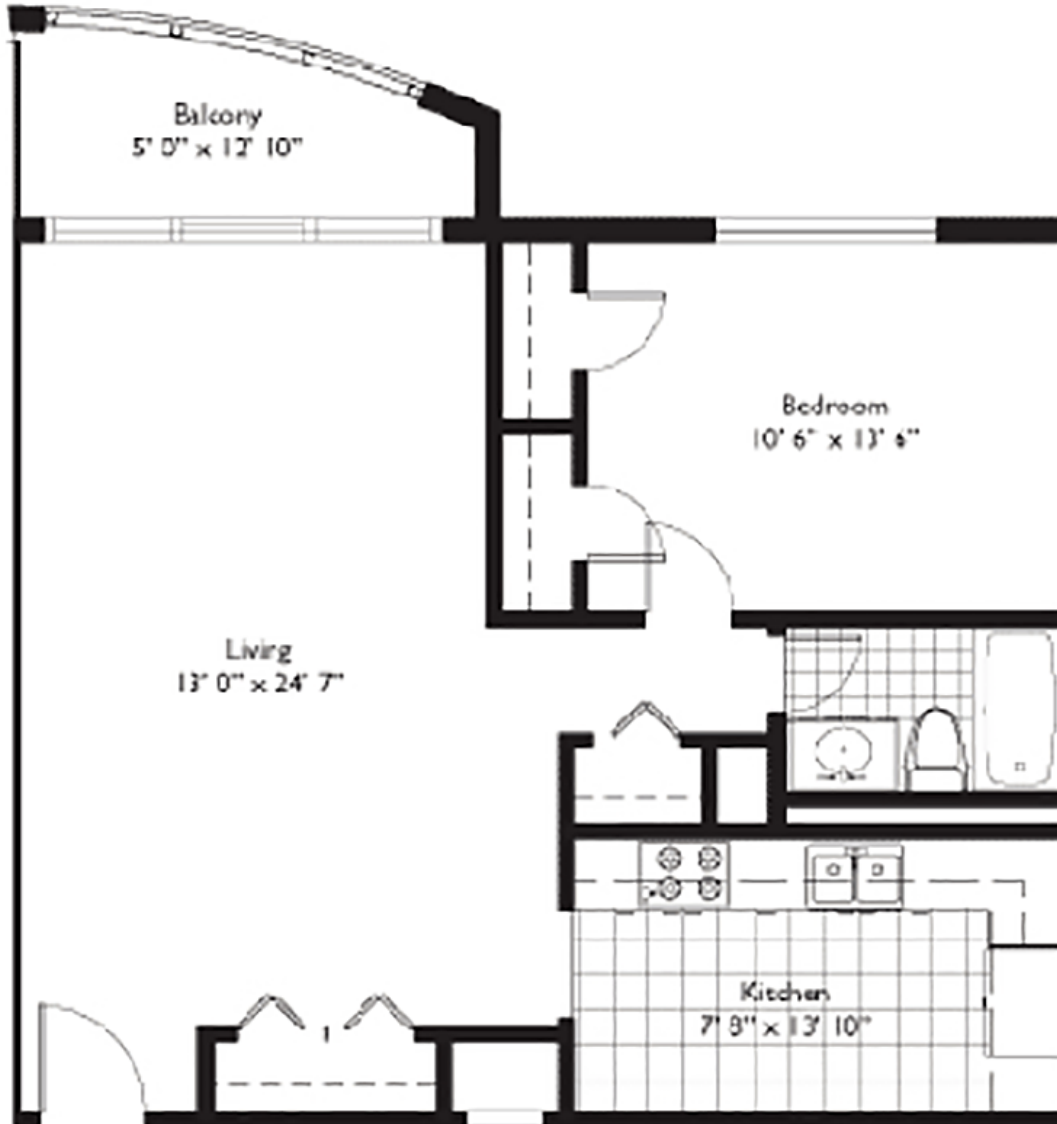

Residences on Hollywood Hollywood Beach

Unit 33

1 BEDROOMS 1 BATHS

INTERIOR AREA: 817 SQ. FT. 76 M²

EXTERIOR AREA: 58 SQ. FT. 5 M²

www.MiamiResidence.com

305-751-1000

Miami Residence Realty