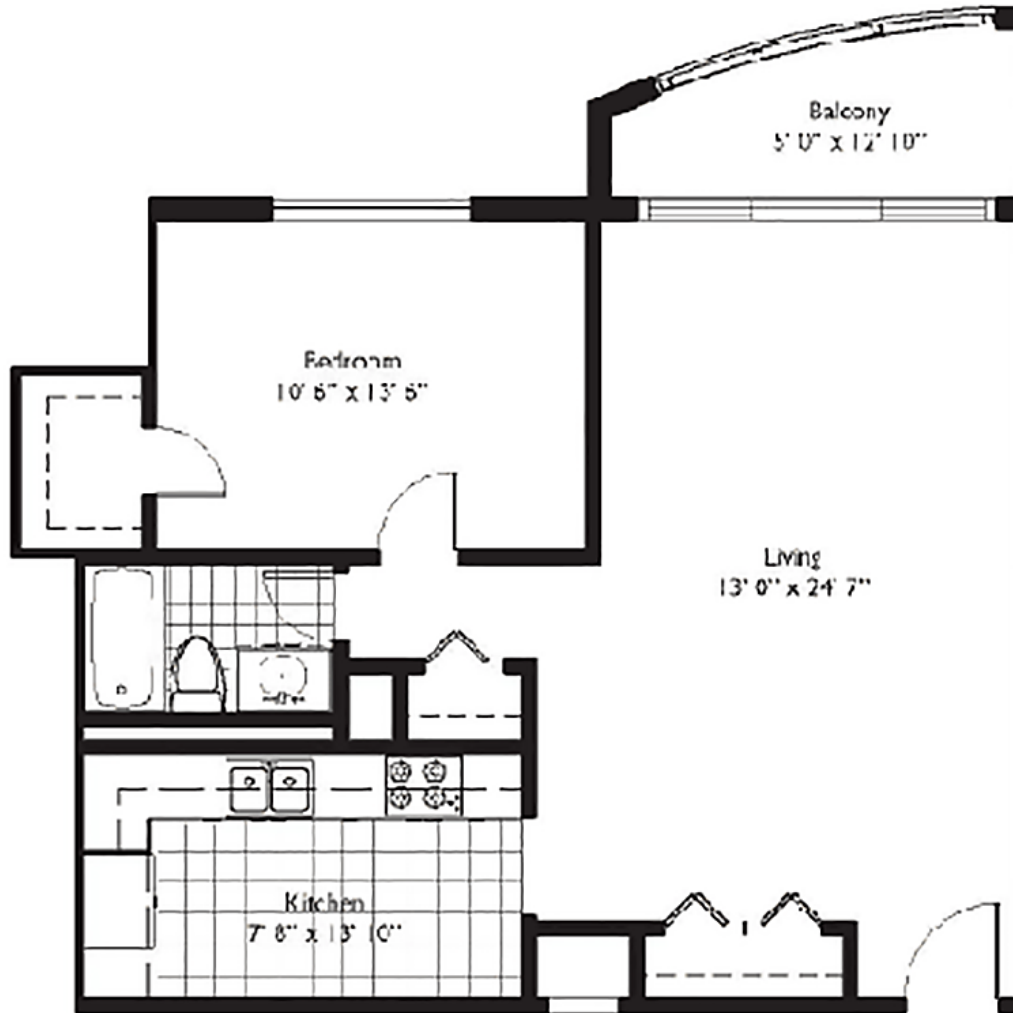

Residences on Hollywood Hollywood Beach

Unit 39

1 BEDROOMS 1 BATHS

INTERIOR AREA: 817 SQ. FT. 76 M²

EXTERIOR AREA: 58 SQ. FT. 5 M²

www.MiamiResidence.com

305-751-1000

Miami Residence Realty