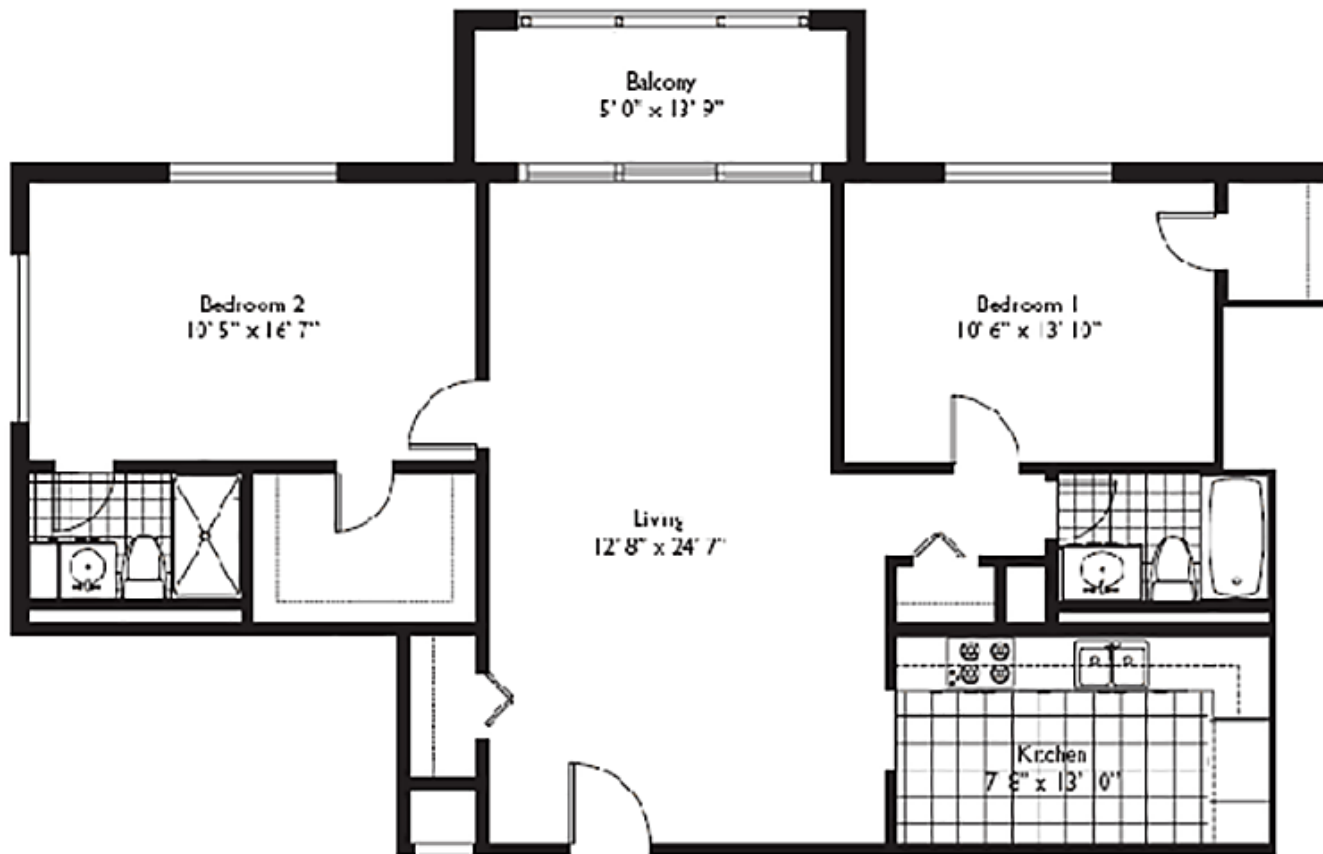

Residences on Hollywood Hollywood Beach

Unit 41

2 BEDROOMS 2 BATHS

INTERIOR AREA: 1184 SQ. FT. 110 M²

EXTERIOR AREA: 70 SQ. FT. 6.5 M²

www.MiamiResidence.com

305-751-1000

Miami Residence Realty