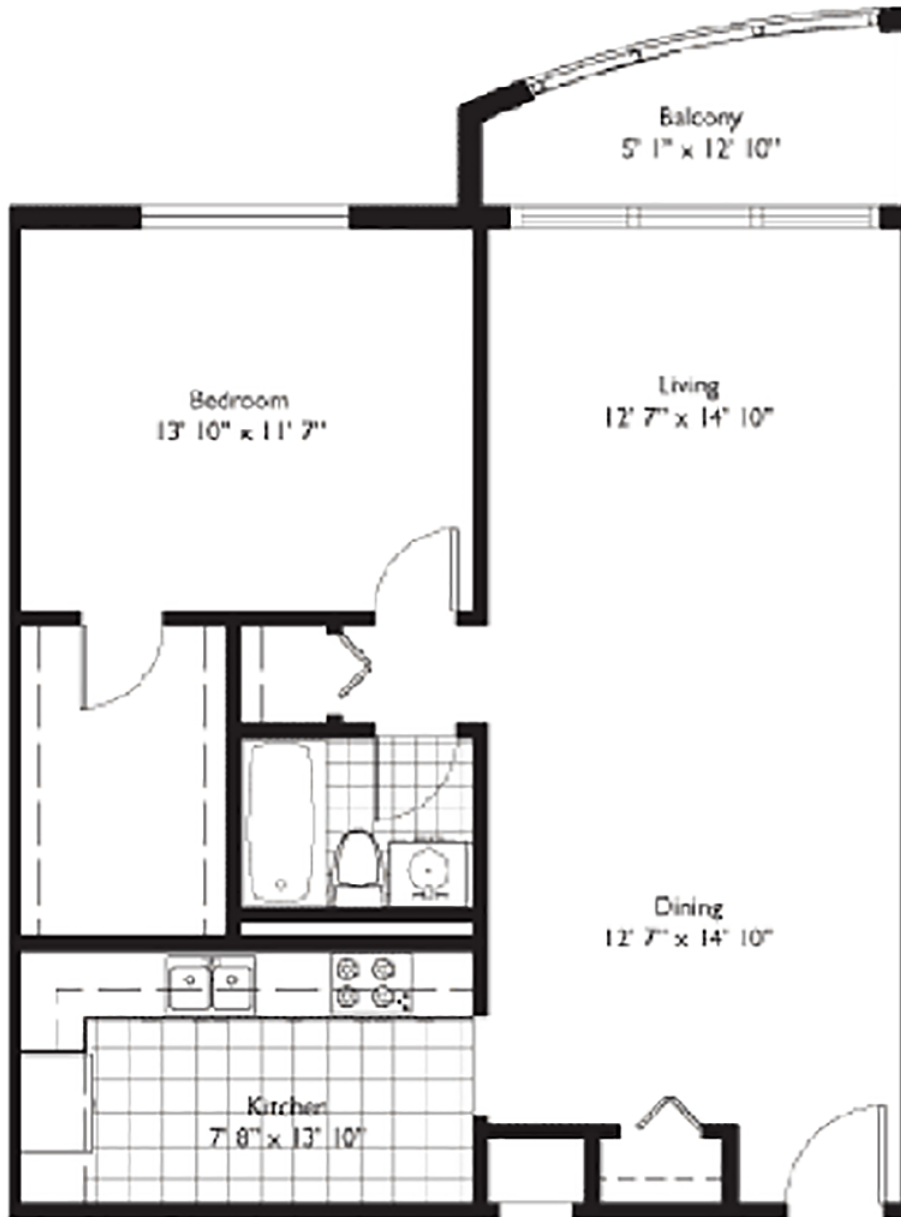

Residences on Hollywood
Hollywood Beach

Unit 47

1 BEDROOMS 1 BATHS

INTERIOR AREA: 883 SQ. FT. 82 M²

EXTERIOR AREA: 58 SQ. FT. 5 M²

www.MiamiResidence.com

305-751-1000

Miami Residence Realty