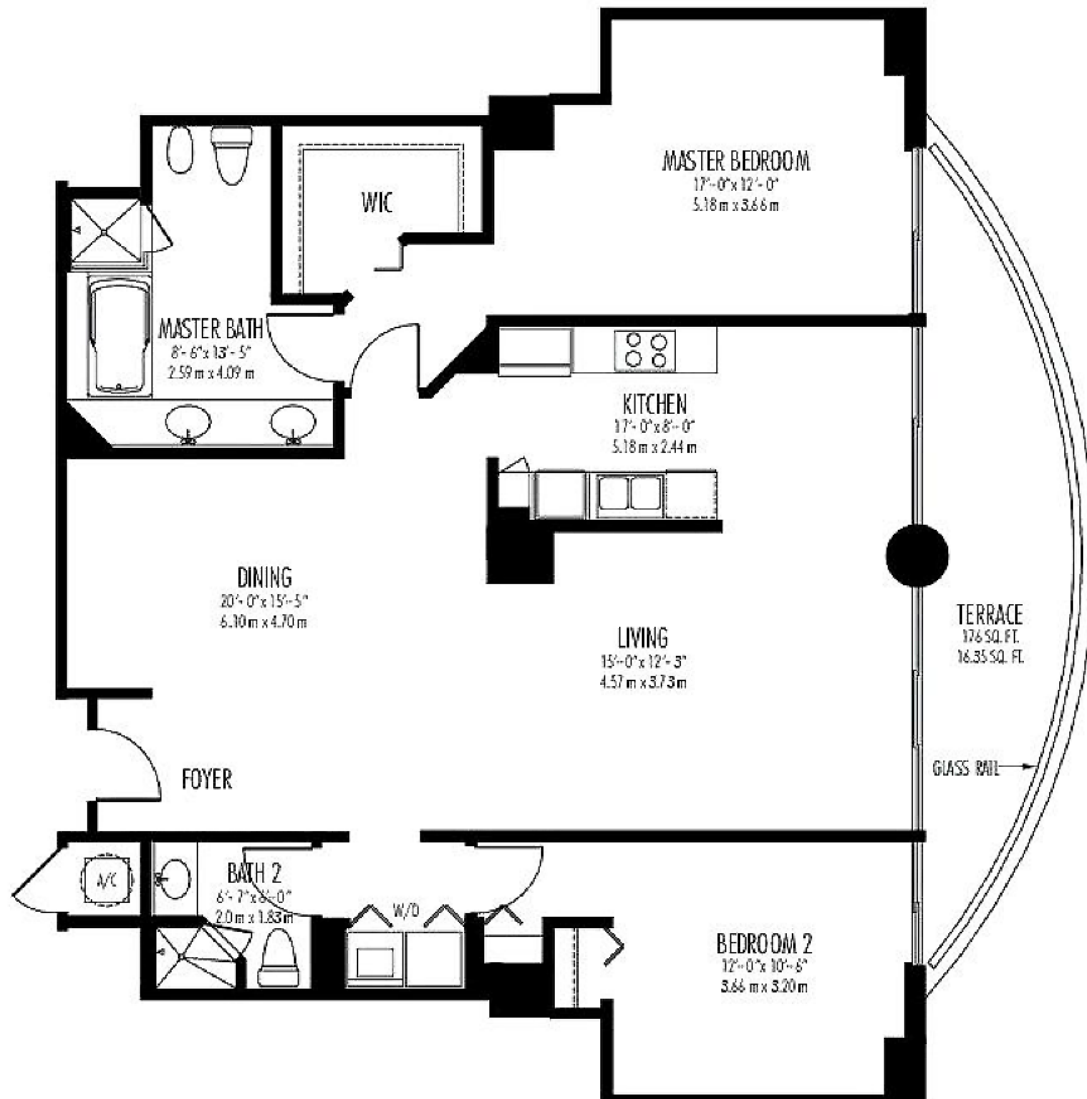

Akoya
Miami Beach

02

2 BEDROOMS 2 BATHS

INTERIOR AREA: 1392 SQ. FT. 129 M²

EXTERIOR AREA: 176 SQ. FT. 16 M²