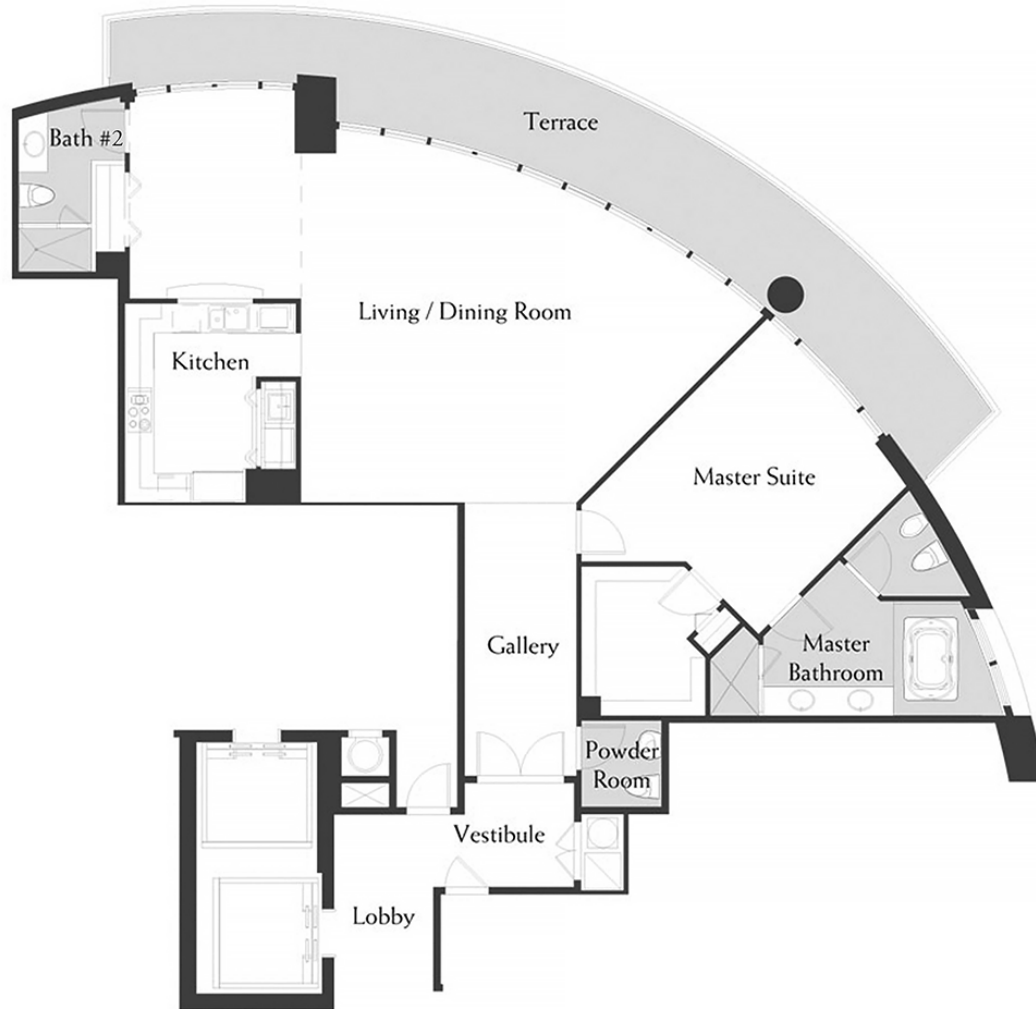

# Bath Club

Miami Beach

08

1 BEDROOMS 2.5 BATHS

INTERIOR AREA: 1904 SQ. FT. 177 M<sup>2</sup>